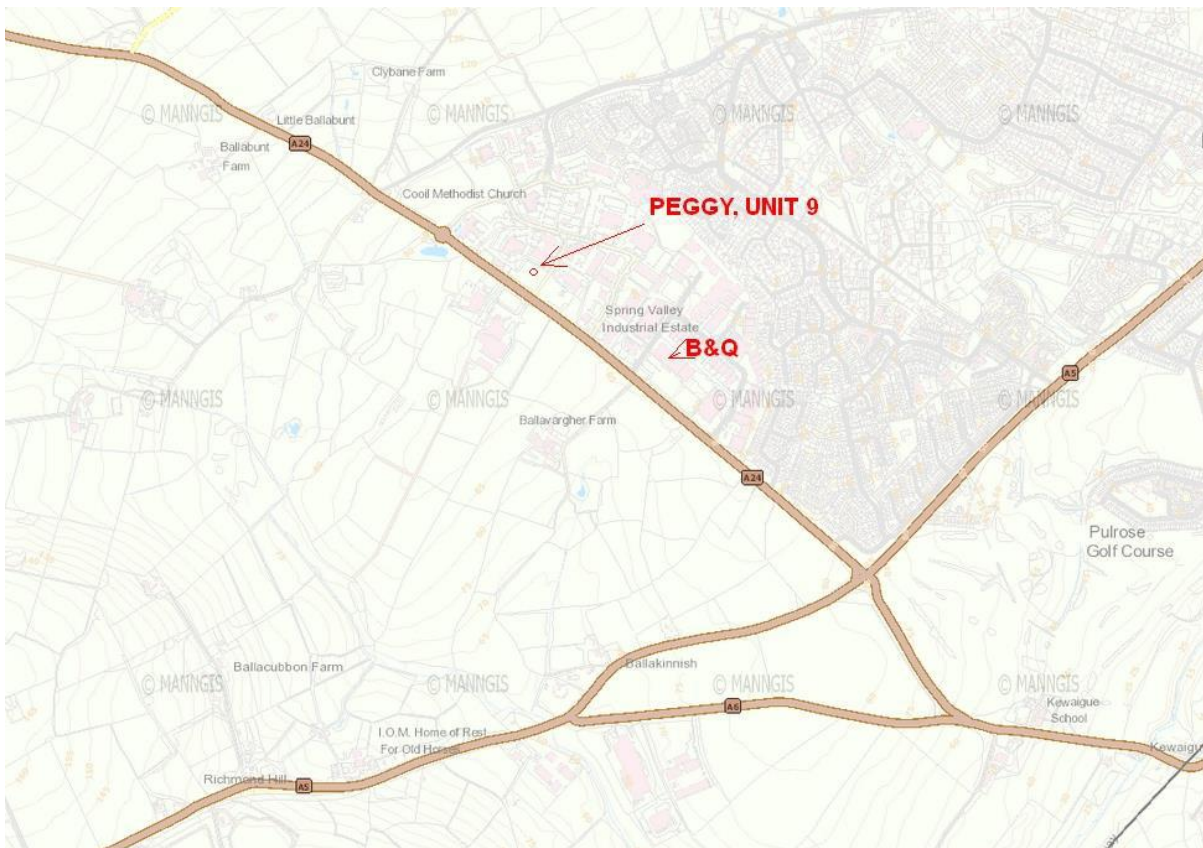

Directions to MNH's 'Peggy' Conservation Facility

The MNH Conservation Facility is Unit 9, Cooil Smithy, Isle Of Man Business Park, IM2 2QA.

- Enter the IOM Business Park from Cooil Road roundabout
- Turn right (Manx Telecom is on your left)
- Drive to the junction with Barley Field Road
- Turn right in to Ballacottier Crescent
- Turn left at Promenade shirts and left again to find Unit 9

Please note the Conservation Facility is an industrial warehouse and is relatively uncomfortable to visit. Participants must adhere to the tour leader's safety messages. Please wear sensible footwear and warm clothing.